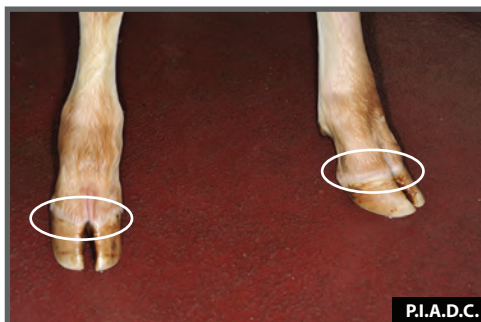

Foot and Mouth Disease Can Look Like Many Things

Fever (103 – 106°F)

Will not eat

Lameness

Will not move, depressed

Drooling

Runny nose

Red or white above the hoof

Calf deaths

See Something, Say Something

Cattle Health Monitor Name: _____

State Veterinarian Phone: _____